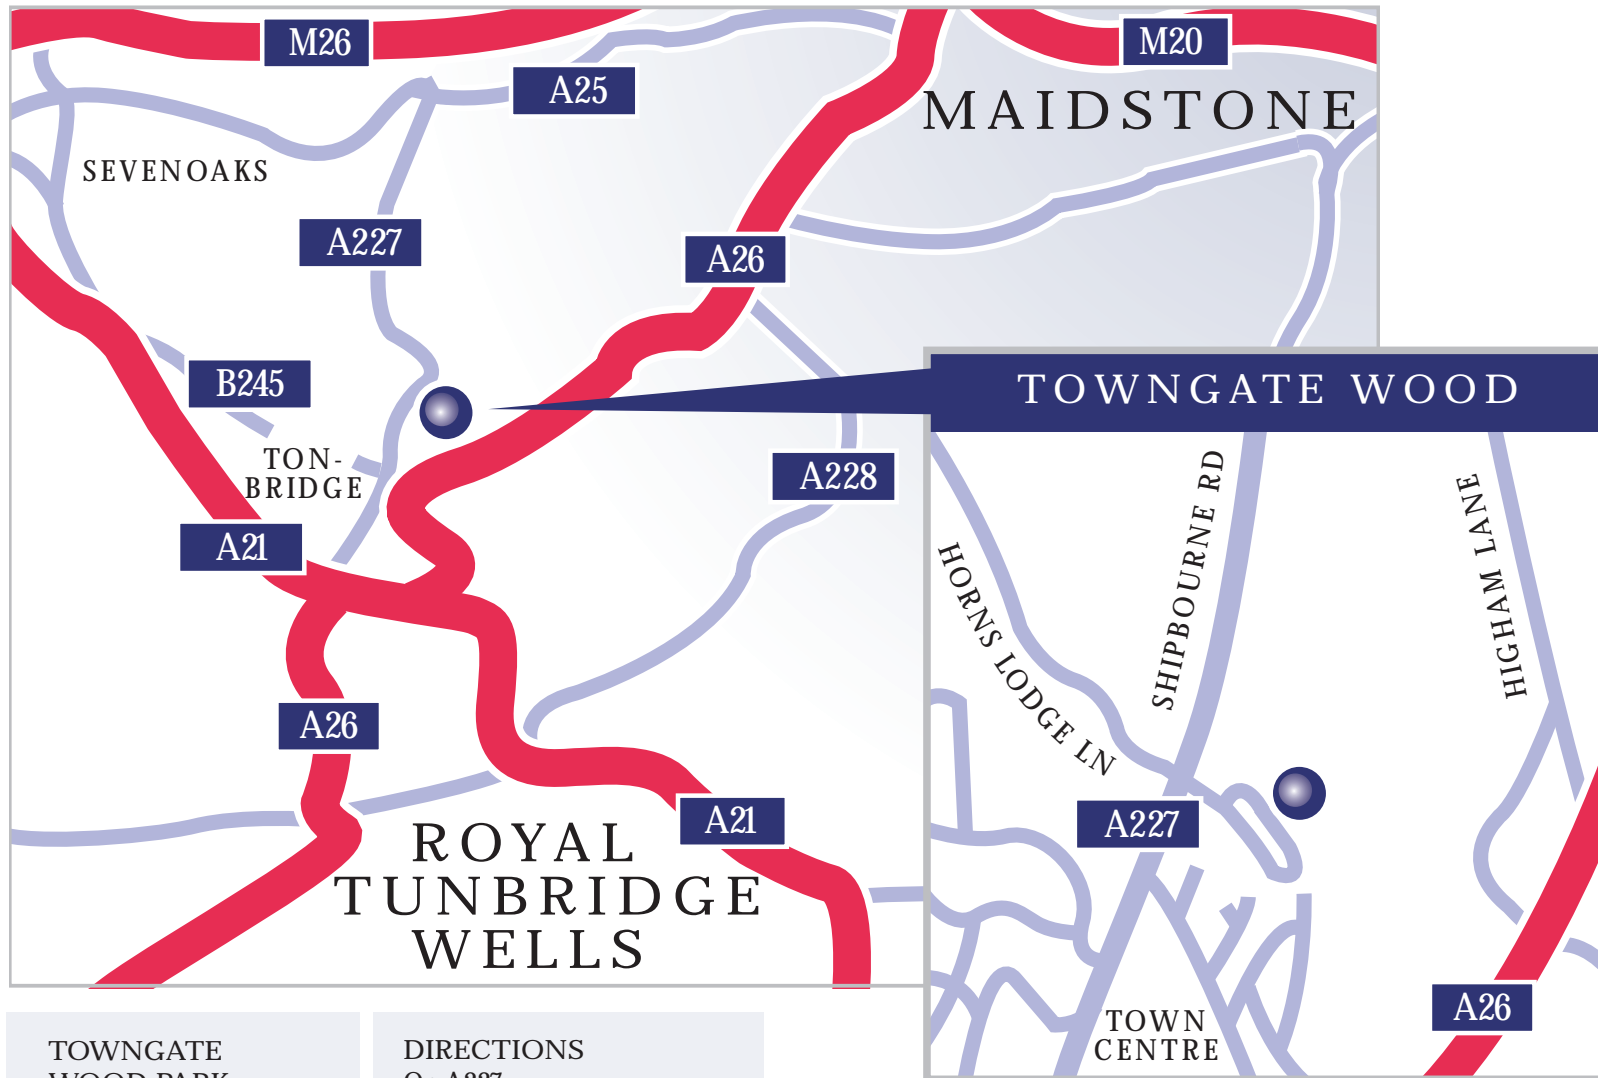

TOWNGATE WOOD PARK

TOWNGATE
WOOD PARK
Shipbourne Road
Tonbridge
Kent TN10 3RS
01732 362732

DIRECTIONS
On A227.
Telephone for local directions.